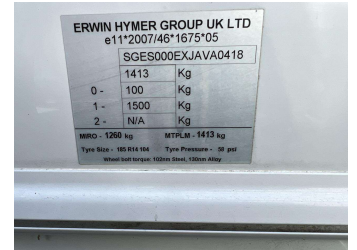

2018 Eddis Avante 554 NZ New

Purchase Price **$56,999**
Includes GST, Registration & Licensing

Finance may be available on this vehicle. Ask one of our friendly staff for more information.

Gain peace of mind with Mechanical Breakdown Insurance. **Ask us how.**

Top features
None Listed

Body Style
Caravan 21 - 24ft

Odometer
N/A

Engine
N/A

Fuel Type
N/A

Transmission
N/A

Wheels
N/A

VIN
-

Interior
-

Safety
N/A

Reg No.
9H526

Ext Colour
White

History
-

Seats
N/A

CO2 Emissions
N/A

Energy Economy
N/A

Stock ID: 10352

Select Autos | Phone 03 327 7150 | Email office@selectautos.co.nz
72 Williams St, Kaiapoi, Christchurch 7630, New Zealand
www.selectautos.co.nz