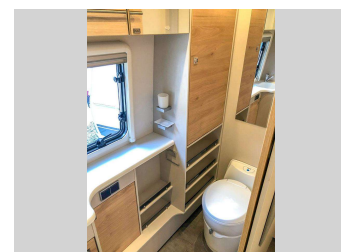

# 2022 Dethleffs Nomad 650RQT NZ New

**Purchase Price** **\$127,999**  
Includes GST, Registration & Licensing

Finance may be available on this vehicle. Ask one of our friendly staff for more information.