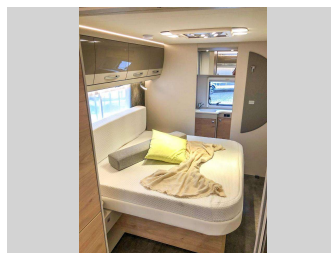

# 2022 Dethleffs Nomad 650RQT NZ New

**Purchase Price** **\$127,999**  
Includes GST, Registration & Licensing

Finance may be available on this vehicle. Ask one of our friendly staff for more information.