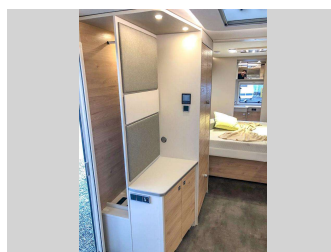

# 2022 Dethleffs Nomad 650RQT NZ New

**Purchase Price** **\$127,999**  
Includes GST, Registration & Licensing

Finance may be available on this vehicle. Ask one of our friendly staff for more information.