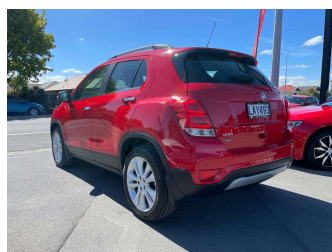

# 2017 Holden Trax LTZ 1.4 Turbo Petrol NZ New

**Purchase Price** **\$14,999**  
Includes GST, Registration & Licensing

Finance may be available on this vehicle. Ask one of our friendly staff for more information.

Gain peace of mind with Mechanical Breakdown Insurance. **Ask us how.**

**Top features**

- » "18 Factory Alloys
- » Air Conditioning
- » Android Auto
- » Apple Carplay
- » Audio Controls On Stee...
- » Blind Spot Monitoring
- » Bluetooth Hands-Free
- » Brand New Tyres
- » Central Locking
- » Child seat anchor poin...
- » Cruise Control
- » Daytime Running Lights
- » Electric Mirrors
- » Electric Windows
- » Heated Seats
- » Leather Seats
- » Multi Airbags
- » NZ Navigation

Body Style  
**4 door, Station Wagon**

Odometer  
**97,250 km**

Engine  
**1364 cc, Internal Combustion**

Fuel Type  
**Petrol**

Transmission  
**Automatic, Front Wheel**

Wheels  
-

VIN  
**KL3BA7689JB544331**