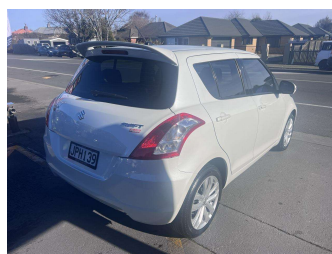

2016 Suzuki Swift PLUS 1.4P NZ New

Purchase Price **\$15,999**
Includes GST, Registration & Licensing

Finance may be available on this vehicle. Ask one of our friendly staff for more information.

Gain peace of mind with Mechanical Breakdown Insurance. **Ask us how.**

Body Style
5 door, Hatchback

Odometer
49,950 km

Engine
1372 cc, Internal Combustion

Fuel Type
Petrol

Transmission
Automatic, Front Wheel

Wheels
-

VIN
JSAFZC82S00325929

Interior
-