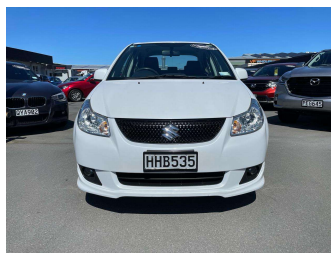

2014 Suzuki SX4 GLX NZ New

Purchase Price **\$12,999**
Includes GST, Registration & Licensing

Finance may be available on this vehicle. Ask one of our friendly staff for more information.

Gain peace of mind with Mechanical Breakdown Insurance. **Ask us how.**

Body Style
4 door, Sedan

Odometer
64,320 km

Engine
1995 cc, Internal Combustion

Fuel Type
Petrol

Transmission
Automatic

Wheels
-

VIN
JSAGYC51S00400029

Interior
-