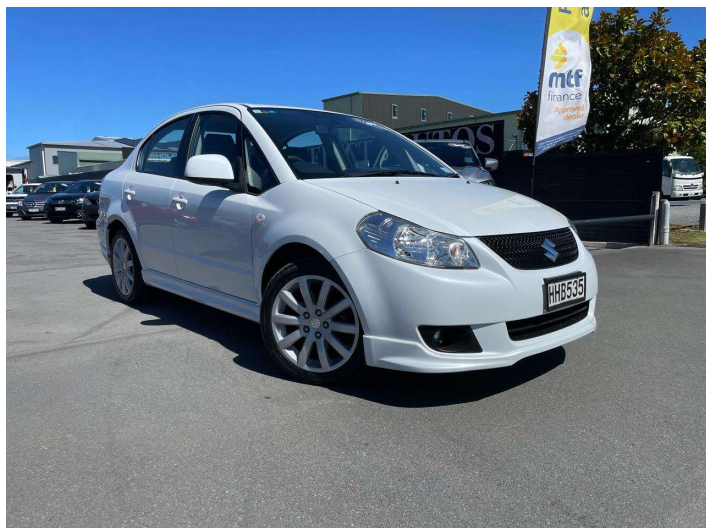

2014 Suzuki SX4 GLX NZ New

Purchase Price **\$12,999**
Includes GST, Registration & Licensing

Finance may be available on this vehicle. Ask one of our friendly staff for more information.

Gain peace of mind with Mechanical Breakdown Insurance. **Ask us how.**

Body Style
4 door, Sedan

Odometer
64,320 km

Engine
1995 cc, Internal Combustion

Fuel Type
Petrol

Transmission
Automatic

Wheels
-

VIN
JSAGYC51S00400029

Interior
-