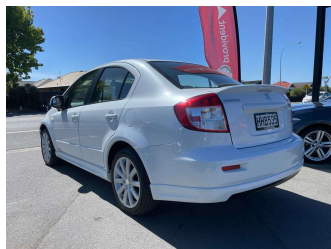

2014 Suzuki SX4 GLX NZ New

Purchase Price **\$12,999**
Includes GST, Registration & Licensing

Finance may be available on this vehicle. Ask one of our friendly staff for more information.

Gain peace of mind with Mechanical Breakdown Insurance. **Ask us how.**

Body Style
4 door, Sedan

Odometer
64,320 km

Engine
1995 cc, Internal Combustion

Fuel Type
Petrol

Transmission
Automatic

Wheels
-

VIN
JSAGYC51S00400029

Interior
-