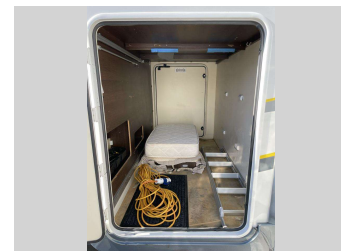

# 2018 Roller Team Zefiro 685 Twin Single Beds

Purchase Price **\$129,999**  
Includes GST, Registration & Licensing

Finance may be available on this vehicle. Ask one of our friendly staff for more information.

Gain peace of mind with Mechanical Breakdown Insurance. **Ask us how.**

**Top features**  
None Listed

Body Style  
**Motorhome 7 - 7.9 Metres**

Odometer  
**70,600 km**

Engine  
**1995 cc**

Fuel Type  
**Diesel**